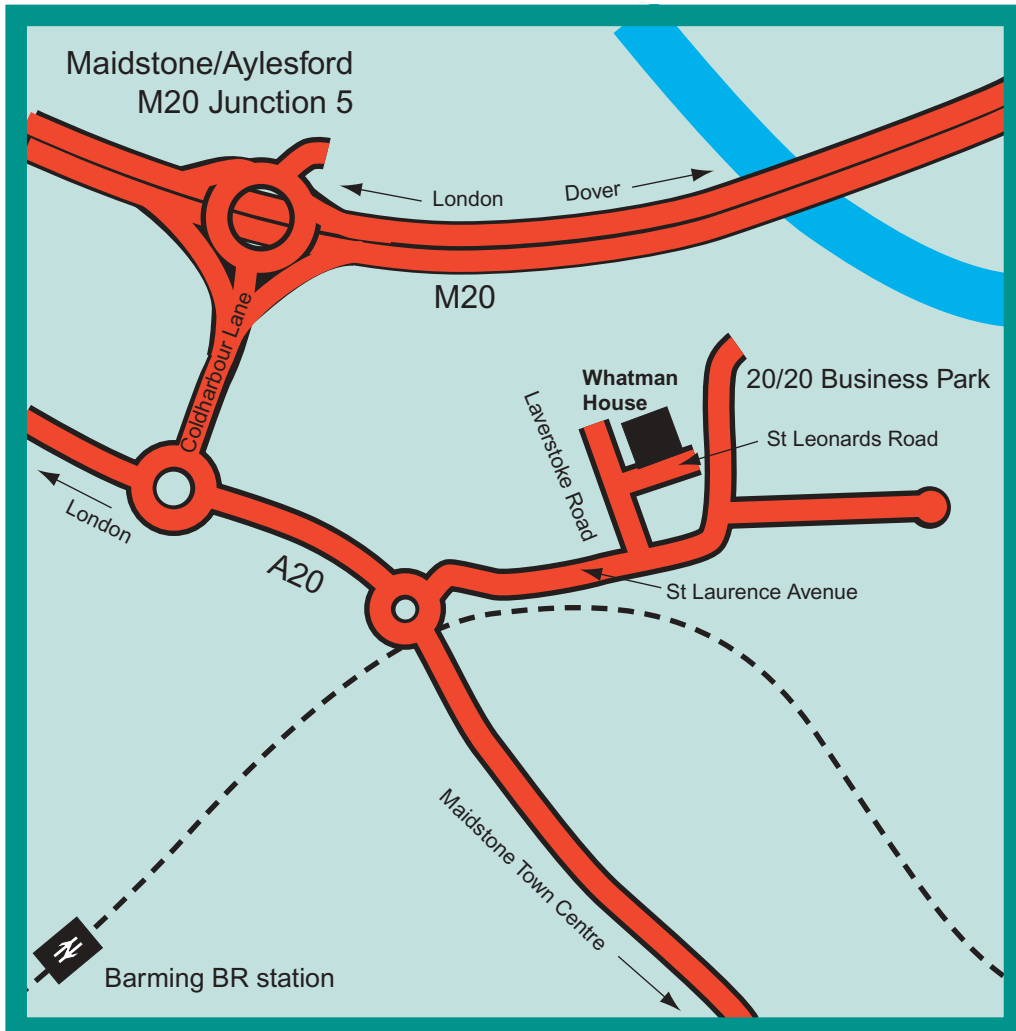

**Maidstone**  
HOUSING TRUST

**Whatman House,  
St Leonard's Road,  
Allington,  
Maidstone,  
Kent, ME16 0LS  
01622 212600**

[www.maidstonehousing.org.uk](http://www.maidstonehousing.org.uk)

Exit M20 at Junction 5, turn right over the M20 following signs to Maidstone. At the roundabout turn first left and continue to the next roundabout. Take the first exit into the 20/20 Business Park. Take the next left and then right. Parking is available on site.

British Rail station:  
Maidstone East – Taxis available.